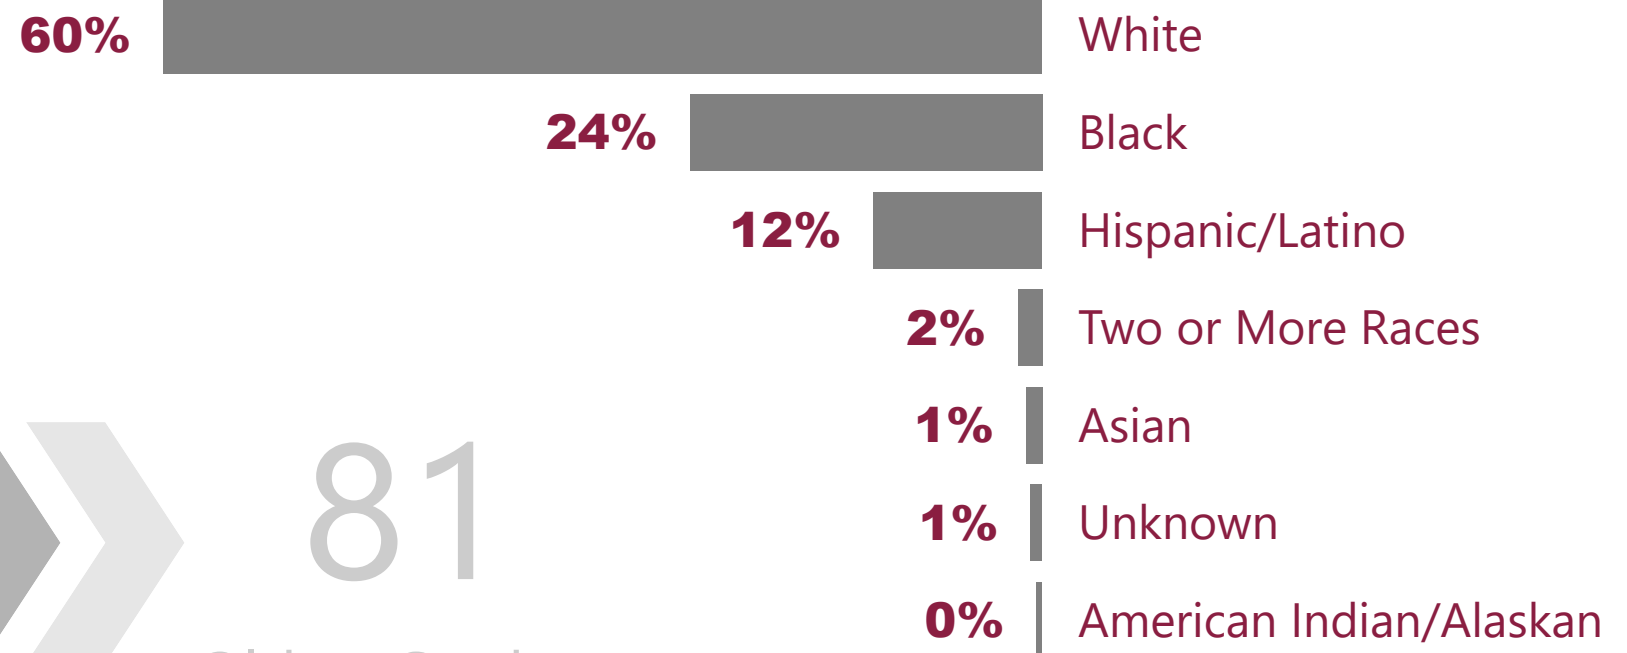

Spring 2024

1270

Enrolled

Student Ethnicities

13
Youngest Student

19
Median Age

81
Oldest Student

1st
48%
First Generation in College