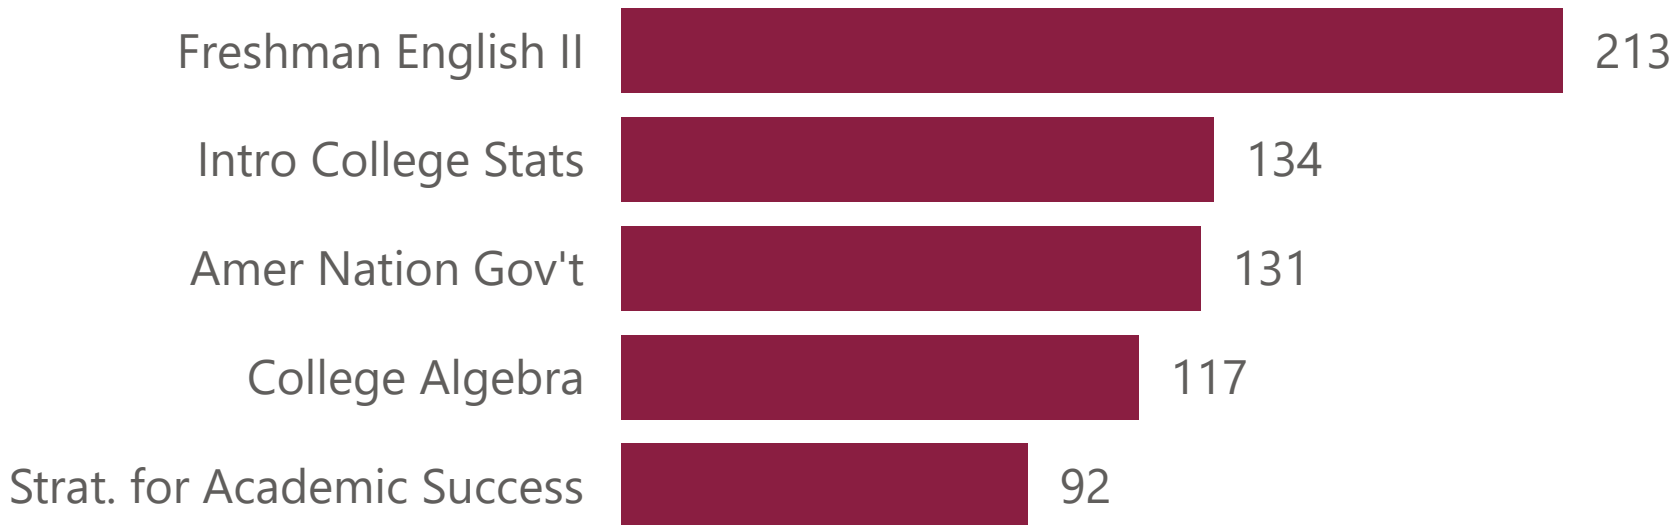

27% Attend Full Time
73% Attend Part Time

16:1

Student/Instructor Ratio

Top 5 Courses

\$137,262
in Scholarships Awarded by NFC Foundation

48%
Enroll in All Online Classes

50%
of courses offered online

26%
Enroll in All Face-to-Face Classes