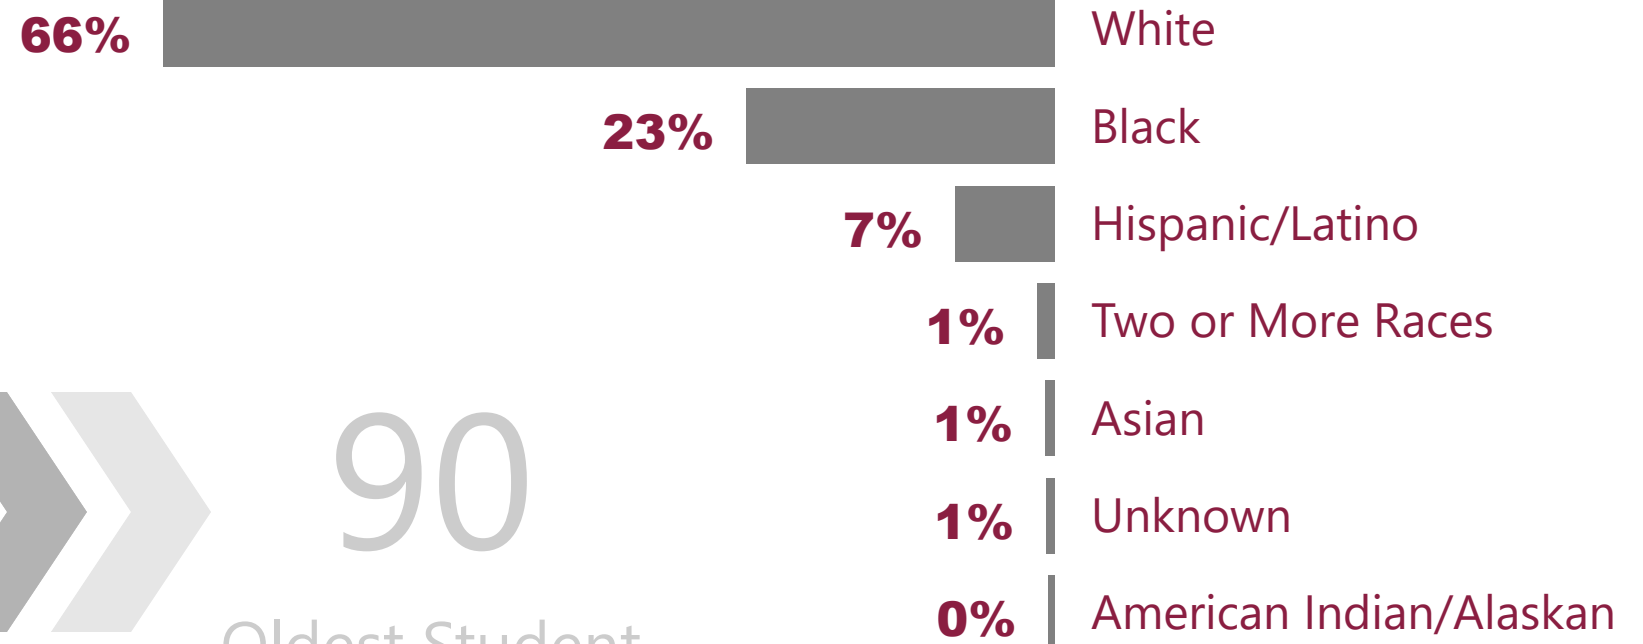

Fall21

1223

Enrolled

360

853

Student Ethnicities

13

Youngest Student

24

Average Age

90

Oldest Student

29%

Attend Full Time

71%

Attend Part Time