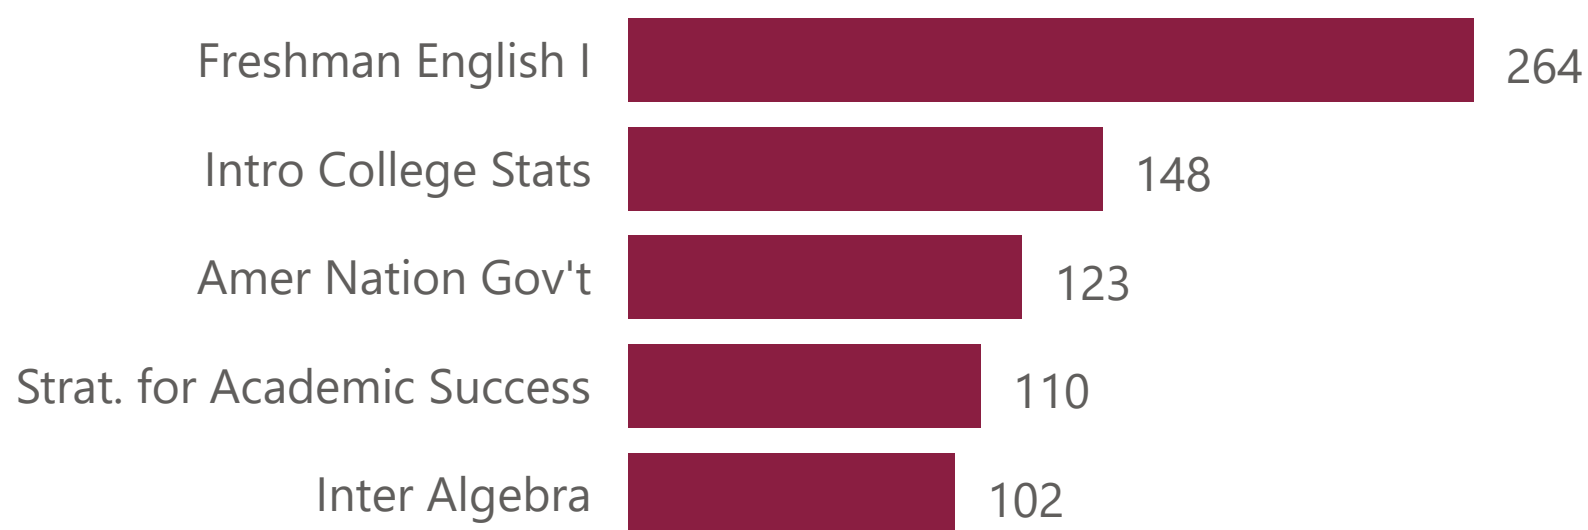

Top 5 Courses

$164,295

in Scholarships Awarded by NFC Foundation

43%

Enroll in All Online Classes

43%

of courses offered online

30%

Enroll in All Face-to-Face Classes