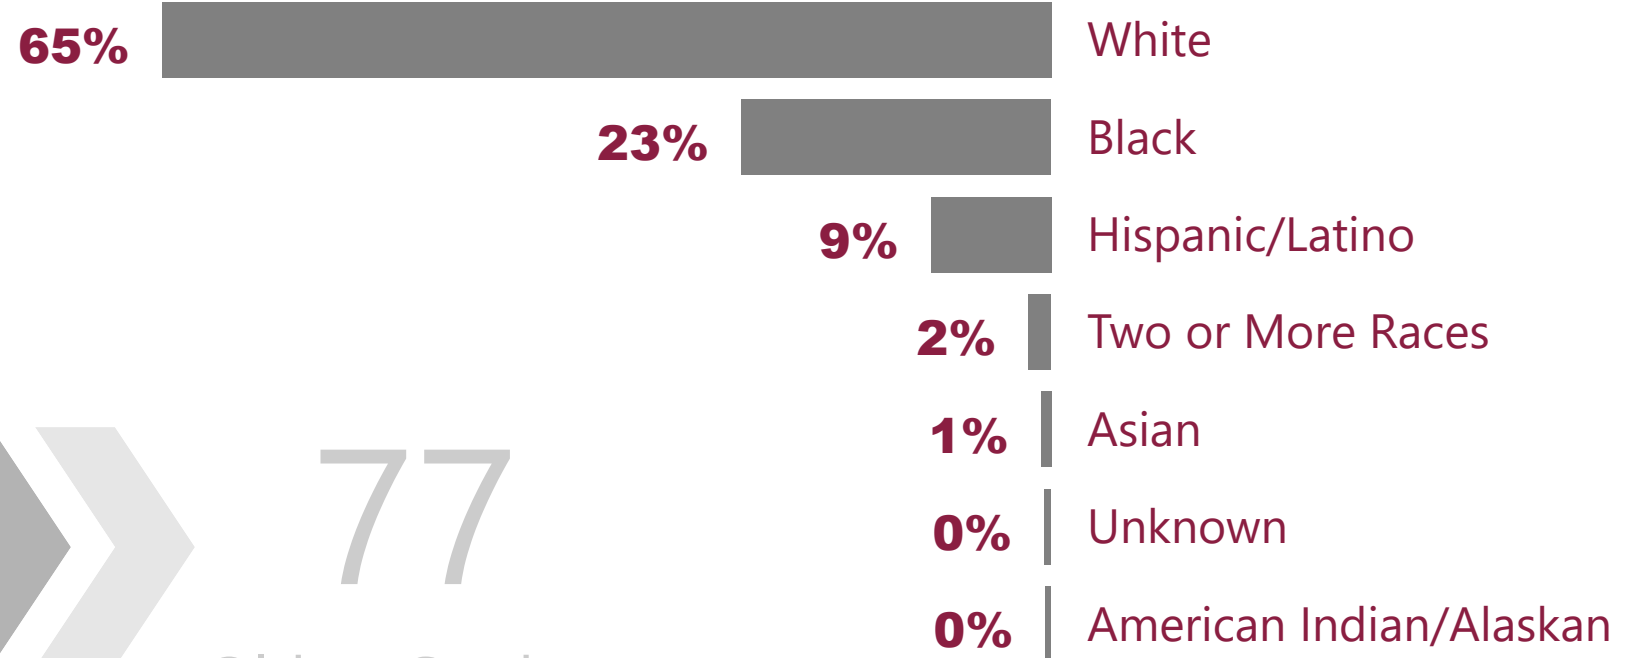

Spring 2022

1215

Enrolled

14
Youngest Student

25
Average Age

77
Oldest Student

Student Ethnicities

23%
Attend Full Time
77%
Attend Part Time