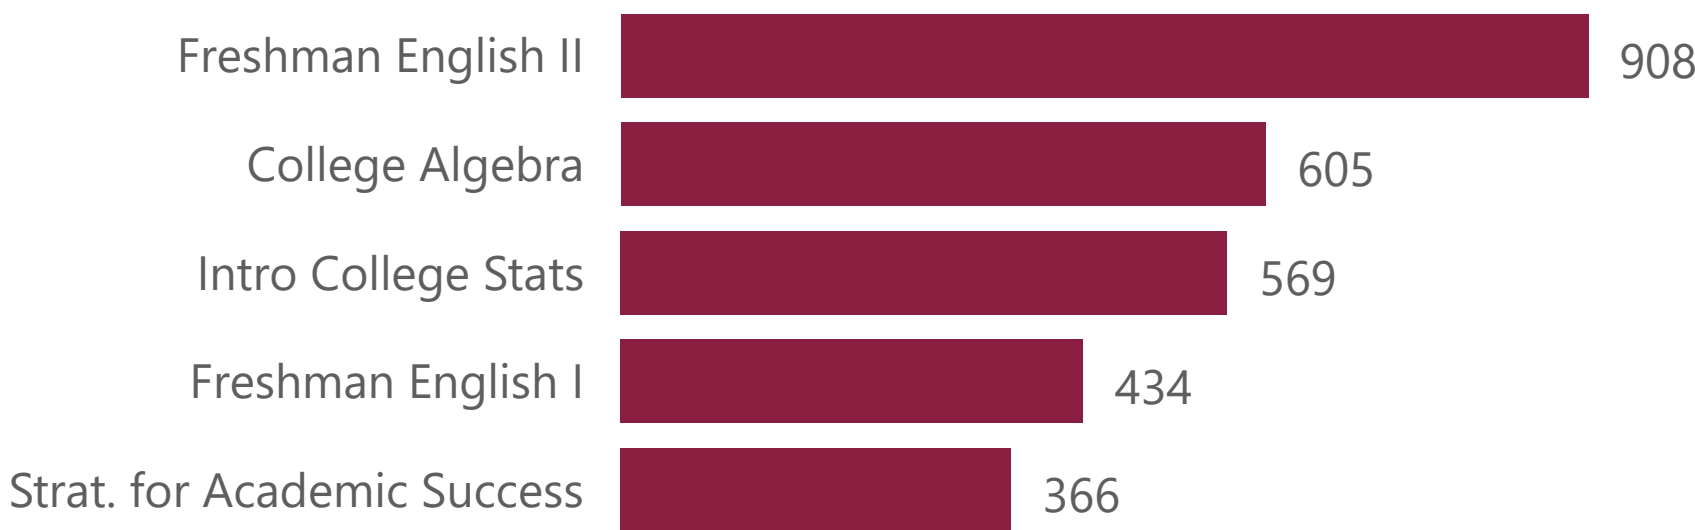

Top 5 Courses

$123,670
in Scholarships Awarded
by NFC Foundation

45%
Enroll in All
Online Classes

34%
of courses offered
online

30%
Enroll in All
Face-to-Face
Classes